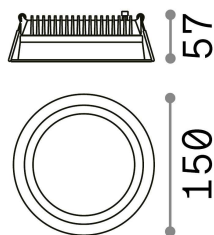

General info

Technical - Recessed lights

Ean	8021696249049
Item	DEEP FI 20W 4000K
Installation	Recessed lights
Guarantee	5 years
Gross weight	0.5 kg
Volume	0.003686 m ³

Technical info

Net weight	0.36 kg
Insulation class	II
Protection index	IP20
Compliance	CE
Operating temperature	0° ~ +40 °C
Dimmer	NO, On-Off
Power output	220-240 V AC 50/60 Hz
Power supply	Separate, included Replaceable (by qualified operators only), electronic
Recessed specifications	Ø 150 - h. ≥ 100 , 3-40
Front protection index	IP44
Accessories not included	Dimmable driver

Source info

Integrated source	Integrated LED module
Replaceable source	Replaceable (by qualified operators only)
Power	20 W
Emission	Direct
Max consumption	max 20,00 W
Features LED	LED SMD
CCT LED	4000 K
Duration LED (t. 25°C)	50000 h
CRI	> 80
Light beam	77°
Light beam flux	2950 lm
Useful light flux	2090 lm