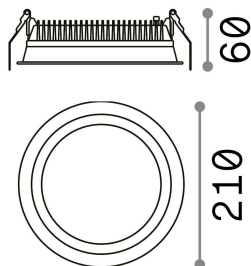

General info

Technical - Recessed lights

Ean	8021696248790
Item	DEEP FI 30W 4000K
Installation	Recessed lights
Guarantee	5 years
Gross weight	0.9 kg
Volume	0.005281 m ³

Technical info

Net weight	0.65 kg
Insulation class	II
Protection index	IP20
Compliance	CE
Operating temperature	0° ~ +40 °C
Dimmer	NO, On-Off
Power output	220-240 V AC 50/60 Hz
Power supply	Separate, included Replaceable (by qualified operators only), electronic
Recessed specifications	Ø 200 - h. ≥ 100 , 3-40
Front protection index	IP44
Accessories not included	Dimmable driver

Source info

Integrated source	Integrated LED module
Replaceable source	Replaceable (by qualified operators only)
Power	30 W
Emission	Direct
Max consumption	max 30,00 W
Features LED	LED SMD
CCT LED	4000 K
Duration LED (t. 25°C)	50000 h
CRI	> 80
Light beam	77°
Light beam flux	4350 lm
Useful light flux	3150 lm