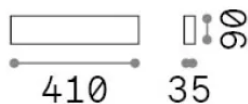

General info

Indoor - Wall lamps

Ean	8021696316789
Item	DELTA AP D041 BIANCO 3000K
Installation	Wall lamps
Warranty	5 years
Gross weight	0.8 kg
Volume	0.004219 m ³

Technical info

Net weight	0.58 kg
Insulation class	I
Protection index	IP20
Compliance	CE
Operating temperature	0° ~ +40 °C
Dimmer	Non-dimmable, On-Off
Power output	220-240 V AC 50/60 Hz
Power supply	In-built, included Replaceable (by qualified operators only), electronic

Source info

Integrated source	Integrated LED module
Replaceable source	No
Power	14 W
Emission	Direct + Indirect
Max consumption	max 14 W
Features LED	LED SMD
CCT LED	3000 K
Duration LED (t. 25°C)	35000 h
CRI	> 90
SDCM	3
Light beam	-
Light beam flux	1550 lm
Useful light flux	1110 lm
Photobiological risk	1