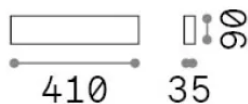

Source info

Integrated source	Integrated LED module
Replaceable source	No
Power	14 W
Emission	Direct + Indirect
Max consumption	max 14 W
Features LED	LED SMD
CCT LED	4000 K
Duration LED (t. 25°C)	35000 h
CRI	> 90
SDCM	3
Light beam	-
Light beam flux	1650 lm
Useful light flux	1180 lm
Photobiological risk	1