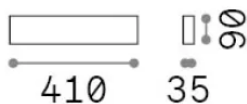

General info

Indoor - Wall lamps

Ean	8021696345185
Item	DELTA AP D041 NERO 3000K
Installation	Wall lamps
Warranty	5 years
Gross weight	0.8 kg
Volume	0.004219 m ³

Technical info

Net weight	0.58 kg
Insulation class	I
Protection index	IP20
Compliance	CE
Operating temperature	0° ~ +40 °C
Dimmer	Non-dimmable, On-Off
Power output	220-240 V AC 50/60 Hz
Power supply	In-built, included Replaceable (by qualified operators only), electronic

Source info

Integrated source	Integrated LED module
Replaceable source	No
Power	14 W
Emission	Direct + Indirect
Max consumption	max 14 W
Features LED	LED SMD
CCT LED	3000 K
Duration LED (t. 25°C)	35000 h
CRI	> 90
SDCM	3
Light beam	-
Light beam flux	1550 lm
Useful light flux	920 lm
Photobiological risk	1