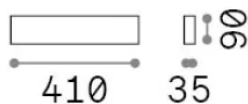

General info

Indoor - Wall lamps

Ean	8021696345208
Item	DELTA AP D041 NERO 4000K
Installation	Wall lamps
Warranty	5 years
Gross weight	0.8 kg
Volume	0.004219 m ³

Technical info

Net weight	0.58 kg
Insulation class	I
Protection index	IP20
Compliance	CE
Operating temperature	0° ~ +40 °C
Dimmer	Non-dimmable, On-Off
Power output	220-240 V AC 50/60 Hz
Power supply	In-built, included Replaceable (by qualified operators only), electronic

Source info

Integrated source	Integrated LED module
Replaceable source	No
Power	14 W
Emission	Direct + Indirect
Max consumption	max 14 W
Features LED	LED SMD
CCT LED	4000 K
Duration LED (t. 25°C)	35000 h
CRI	> 90
SDCM	3
Light beam	-
Light beam flux	1650 lm
Useful light flux	980 lm
Photobiological risk	1