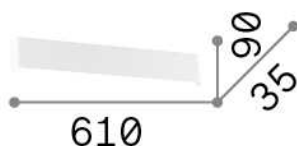

Source info

Integrated source	Integrated LED module
Replaceable source	No
Power	19,5 W
Emission	Direct + Indirect
Max consumption	max 19,50 W
Features LED	LED SMD
CCT LED	4000 K
Duration LED (t. 25°C)	50000 h
CRI	> 80
Light beam	-
Light beam flux	2150 lm
Useful light flux	1550 lm
Photobiological risk	1