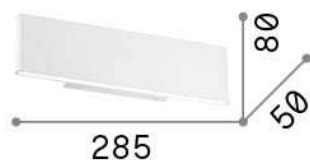

General info

Indoor - Wall lamps

Ean	8021696173252
Item	DESK AP2 NERO
Installation	Wall lamps
Guarantee	5 years
Gross weight	0.72 kg
Volume	0.004523 m ³

Technical info

Net weight	0.64 kg
Insulation class	I
Protection index	IP20
Compliance	CE
Operating temperature	0° ~ +40 °C
Dimmer	NO, On-Off
Power output	220-240 V AC 50/60 Hz
Power supply	In-built, included Replaceable (by qualified operators only), electronic

Source info

Integrated source	Integrated LED module
Replaceable source	No
Power	LED 12,5 W
Emission	Direct + Indirect
Max consumption	max 12,50 W
Features LED	LED SMD
CCT LED	3000 K
Duration LED (t. 25°C)	30000 h
CRI	> 80
Light beam	104+104°
Light beam flux	1150 lm
Useful light flux	500 lm
Bulb included	1 - E14 OLIVA 4W 3000K CRI80 SATIN