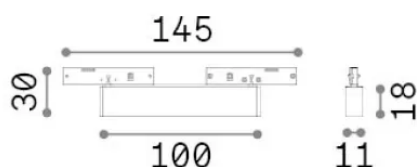

## Technical info

Net weight	0.07 kg
Insulation class	III
Protection index	IP20
Compliance	CE
Operating temperature	0° ~ +40 °C [DO NOT COVER]
Dimmer	Non-dimmable, On-Off
Power output	24 V DC
Power supply	Required, remoted, not included
Accessories not included	Deva profile

## Source info

Integrated source	Integrated LED module
Replaceable source	Replaceable (by qualified operators only)
Power	5 W
Emission	Direct
Max consumption	max 5 W
Features LED	LED SMD
CCT LED	3000 K
Duration LED (t. 25°C)	30000 h
CRI	> 90
SDCM	3
Light beam	34°
Light beam flux	350 lm
Useful light flux	280 lm
Photobiological risk	EXEMPT