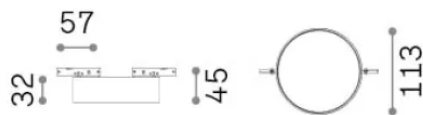

General info

Technical - Systems

Ean	8021696332888
Item	DEVA DISC 10W WH
Installation	Systems
Warranty	5 years
Gross weight	0.35 kg
Volume	0.002028 m ³

Technical info

Net weight	0.33 kg
Insulation class	III
Protection index	IP20
Compliance	CE
Operating temperature	0° ~ +40 °C [DO NOT COVER]
Dimmer	Non-dimmable, On-Off
Power output	24 V DC
Power supply	Required, remoted, not included
Accessories not included	Deva profile

Source info

Integrated source	Integrated LED module
Replaceable source	Replaceable (by qualified operators only)
Power	10 W
Emission	Direct
Max consumption	max 10 W
Features LED	LED SMD
CCT LED	3000 K
Duration LED (t. 25°C)	30000 h
CRI	> 90
SDCM	3
Light beam	98°
Light beam flux	1100 lm
Useful light flux	850 lm
Photobiological risk	EXEMPT