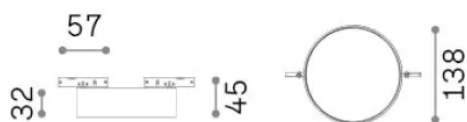

## Technical info

<b>Net weight</b>	0.43 kg
<b>Insulation class</b>	III
<b>Protection index</b>	IP20
<b>Compliance</b>	CE
<b>Operating temperature</b>	0° ~ +40 °C [DO NOT COVER]
<b>Dimmer</b>	Non-dimmable, On-Off
<b>Power output</b>	24 V DC
<b>Power supply</b>	Required, remoted, not included
<b>Accessories not included</b>	Deva profile