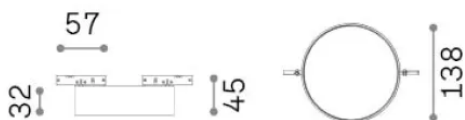

General info

Technical - Systems

Ean	8021696332918
Item	DEVA DISC 15W WH
Installation	Systems
Warranty	5 years
Gross weight	0.45 kg
Volume	0.002028 m ³

Technical info

Net weight	0.43 kg
Insulation class	III
Protection index	IP20
Compliance	CE
Operating temperature	0° ~ +40 °C [DO NOT COVER]
Dimmer	Non-dimmable, On-Off
Power output	24 V DC
Power supply	Required, remoted, not included
Accessories not included	Deva profile

Source info

Integrated source	Integrated LED module
Replaceable source	Replaceable (by qualified operators only)
Power	15 W
Emission	Direct
Max consumption	max 15 W
Features LED	LED SMD
CCT LED	3000 K
Duration LED (t. 25°C)	30000 h
CRI	> 90
SDCM	3
Light beam	98°
Light beam flux	1750 lm
Useful light flux	1350 lm
Photobiological risk	EXEMPT