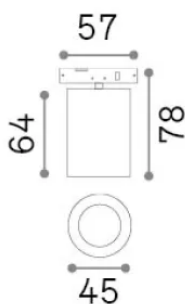

## Technical - Systems

<b>Ean</b>	8021696332819
<b>Item</b>	DEVA TRACK 08W BK
<b>Installation</b>	Systems
<b>Warranty</b>	5 years
<b>Gross weight</b>	0.1 kg
<b>Volume</b>	0.000407 m <sup>3</sup>

## Technical info

<b>Net weight</b>	0.09 kg
<b>Insulation class</b>	III
<b>Protection index</b>	IP20
<b>Compliance</b>	CE
<b>Operating temperature</b>	0° ~ +40 °C [DO NOT COVER]
<b>Dimmer</b>	Non-dimmable, On-Off
<b>Power output</b>	24 V DC
<b>Power supply</b>	Required, remoted, not included NO
<b>Accessories not included</b>	Deva profile, Narrow beam optic