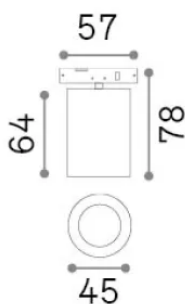

General info

Technical - Systems

Ean	8021696332826
Item	DEVA TRACK 08W WH
Installation	Systems
Warranty	5 years
Gross weight	0.1 kg
Volume	0.000407 m ³

Technical info

Net weight	0.09 kg
Insulation class	III
Protection index	IP20
Compliance	CE
Operating temperature	0° ~ +40 °C [DO NOT COVER]
Dimmer	Non-dimmable, On-Off
Power output	24 V DC
Power supply	Required, remoted, not included NO
Accessories not included	Deva profile, Narrow beam optic

Source info

Integrated source	Integrated LED module
Replaceable source	Replaceable (by qualified operators only)
Power	8 W
Emission	Direct
Max consumption	max 8 W
Features LED	LED COB
CCT LED	3000 K
Duration LED (t. 25°C)	30000 h
CRI	> 90
SDCM	3
Light beam	30°
Light beam flux	750 lm
Useful light flux	590 lm
Photobiological risk	EXEMPT