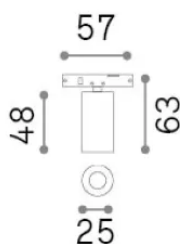

## Technical - Systems

<b>Ean</b>	8021696332765
<b>Item</b>	DEVA TRACK 2,5W BK
<b>Installation</b>	Systems
<b>Warranty</b>	5 years
<b>Gross weight</b>	0.04 kg
<b>Volume</b>	0.000176 m <sup>3</sup>

## Technical info

<b>Net weight</b>	0.03 kg
<b>Insulation class</b>	III
<b>Protection index</b>	IP20
<b>Compliance</b>	CE
<b>Operating temperature</b>	0° ~ +40 °C [DO NOT COVER]
<b>Dimmer</b>	Non-dimmable, On-Off
<b>Power output</b>	24 V DC
<b>Power supply</b>	Required, remoted, not included NO
<b>Accessories not included</b>	Deva profile, Narrow beam optic