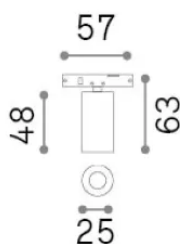

General info

Technical - Systems

| | |
|---------------------|-------------------------|
| Ean | 8021696332772 |
| Item | DEVA TRACK 2,5W WH |
| Installation | Systems |
| Warranty | 5 years |
| Gross weight | 0.04 kg |
| Volume | 0.000176 m ³ |

Technical info

| | |
|---------------------------------|---------------------------------------|
| Net weight | 0.03 kg |
| Insulation class | III |
| Protection index | IP20 |
| Compliance | CE |
| Operating temperature | 0° ~ +40 °C [DO NOT COVER] |
| Dimmer | Non-dimmable, On-Off |
| Power output | 24 V DC |
| Power supply | Required, remoted, not included NO |
| Accessories not included | Deva profile, Narrow beam optic |

Source info

| | |
|-------------------------------|---|
| Integrated source | Integrated LED module |
| Replaceable source | Replaceable (by qualified operators only) |
| Power | 2,5 W |
| Emission | Direct |
| Max consumption | max 2,5 W |
| Features LED | LED SMD |
| CCT LED | 3000 K |
| Duration LED (t. 25°C) | 30000 h |
| CRI | > 90 |
| SDCM | 3 |
| Light beam | 37° |
| Light beam flux | 150 lm |
| Useful light flux | 110 lm |
| Photobiological risk | EXEMPT |