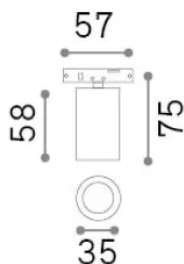

## Technical - Systems

<b>Ean</b>	8021696332789
<b>Item</b>	DEVA TRACK 4,5W BK
<b>Installation</b>	Systems
<b>Warranty</b>	5 years
<b>Gross weight</b>	0.07 kg
<b>Volume</b>	0.000292 m <sup>3</sup>

## Technical info

<b>Net weight</b>	0.05 kg
<b>Insulation class</b>	III
<b>Protection index</b>	IP20
<b>Compliance</b>	CE
<b>Operating temperature</b>	0° ~ +40 °C [DO NOT COVER]
<b>Dimmer</b>	Non-dimmable, On-Off
<b>Power output</b>	24 V DC
<b>Power supply</b>	Required, remoted, not included NO
<b>Accessories not included</b>	Deva profile, Narrow beam optic