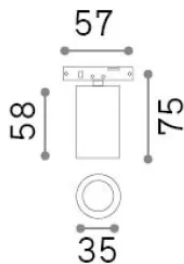

General info

Technical - Systems

Ean	8021696332796
Item	DEVA TRACK 4,5W WH
Installation	Systems
Warranty	5 years
Gross weight	0.07 kg
Volume	0.000292 m ³

Technical info

Net weight	0.05 kg
Insulation class	III
Protection index	IP20
Compliance	CE
Operating temperature	0° ~ +40 °C [DO NOT COVER]
Dimmer	Non-dimmable, On-Off
Power output	24 V DC
Power supply	Required, remoted, not included NO
Accessories not included	Deva profile, Narrow beam optic

Source info

Integrated source	Integrated LED module
Replaceable source	Replaceable (by qualified operators only)
Power	4,5 W
Emission	Direct
Max consumption	max 4,5 W
Features LED	LED COB
CCT LED	3000 K
Duration LED (t. 25°C)	30000 h
CRI	> 90
SDCM	3
Light beam	34°
Light beam flux	450 lm
Useful light flux	320 lm
Photobiological risk	EXEMPT