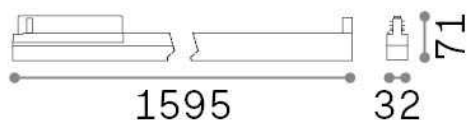

General info

Technical - Spotlights and Tracks

Ean	8021696283555
Item	DISPLAY ACCENT D1595 3000K WH
Installation	Spotlights and Tracks
Guarantee	5 years
Gross weight	1.99 kg
Volume	0.01734 m ³

Technical info

Net weight	1.57 kg
Insulation class	II
Protection index	IP20
Compliance	CE
Operating temperature	0° ~ +40 °C
Dimmer	NO, On-Off
Power output	220-240 V AC 50/60 Hz
Power supply	In-built, included NO, electronic
Accessories not included	Link on-off profile

Source info

Integrated source	Integrated LED module
Replaceable source	Replaceable (by qualified operators only)
Power	40 W
Emission	Direct
Max consumption	max 40,00 W
Features LED	LED SMD SAMSUNG
CCT LED	3000 K
Duration LED (t. 25°C)	50000 h
CRI	> 80
SDCM	3
Light beam	60°
UGR Maximum	< 16
Light beam flux	5300 lm
Useful light flux	4300 lm
Photobiological risk	1