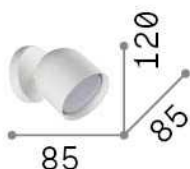

Source info

Integrated source	Light bulb (included)
Replaceable source	No
Power	GX53 max 1 x 15 W
Emission	Direct
Max consumption	-
Bulb included	1 - E14 OLIVA 4W 3000K CRI80 SATIN