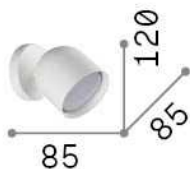

General info

Indoor - Wall lamps

Ean	8021696314099
Item	DODO AP1 NERO
Installation	Wall lamps
Guarantee	5 years
Gross weight	0.57 kg
Volume	0.001489 m ³

Technical info

Net weight	0.45 kg
Insulation class	II
Protection index	IP20
Compliance	CE
Operating temperature	0° ~ +40 °C
Dimmer	Determined by the light bulb
Power output	220-240 V AC
Power supply	Not required
Adjustability	vert. 0°-90°

Source info

Integrated source	Light bulb (included)
Replaceable source	No
Power	GX53 max 1 x 15 W
Emission	Direct
Max consumption	-
Bulb included	1 - E14 OLIVA 4W 3000K CRI80 SATIN