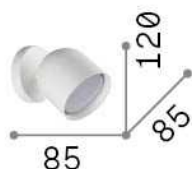

General info

Indoor - Wall lamps

Ean	8021696314129
Item	DODO AP1 OTTONE
Installation	Wall lamps
Guarantee	5 years
Gross weight	0.57 kg
Volume	0.001489 m ³

Technical info

Net weight	0.45 kg
Insulation class	II
Protection index	IP20
Compliance	CE
Operating temperature	0° ~ +40 °C
Dimmer	Determined by the light bulb
Power output	220-240 V AC
Power supply	Not required
Adjustability	vert. 0°-90°

Source info

Integrated source	Light bulb (included)
Replaceable source	No
Power	GX53 max 1 x 15 W
Emission	Direct
Max consumption	-
Bulb included	1 - E14 OLIVA 4W 3000K CRI80 SATIN