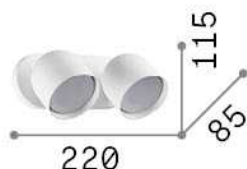

General info

Indoor - Wall lamps

Ean	8021696327921
Item	DODO AP2 OTTONE
Installation	Wall lamps
Guarantee	5 years
Gross weight	1.23 kg
Volume	0.003527 m ³

Technical info

Net weight	0.93 kg
Insulation class	II
Protection index	IP20
Compliance	CE
Operating temperature	0° ~ +40 °C
Dimmer	Determined by the light bulb
Power output	220-240 V AC
Power supply	Not required
Adjustability	vert. 0°-90°

Source info

Integrated source	Light bulb (included)
Replaceable source	No
Power	GX53 max 2 x 15 W
Emission	Direct
Max consumption	-
Bulb included	1 - E14 OLIVA 4W 3000K CRI80 SATIN