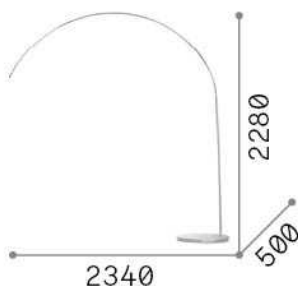

General info

Indoor - Floor lamps

| | |
|---------------------|---------------------|
| Ean | 8021696286686 |
| Item | DORSALE MPT1 BIANCO |
| Installation | Floor lamps |
| Guarantee | 5 years |
| Gross weight | 12 kg |
| Volume | - |

Technical info

| | |
|------------------------------|--|
| Net weight | 12 kg |
| Insulation class | II |
| Protection index | IP20 |
| Compliance | CE |
| Operating temperature | 0° ~ +40 °C |
| Dimmer | NO |
| Power output | 220-240 V AC Integrated switch button |
| Power supply | Not required |