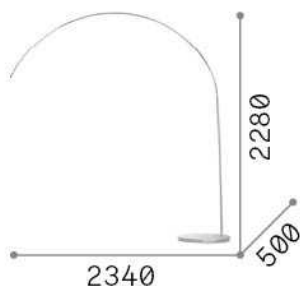

Source info

Integrated source	Light bulb (not included)
Replaceable source	No
Power	E27 max 1 x 60 W
Emission	Direct + Indirect
Max consumption	-