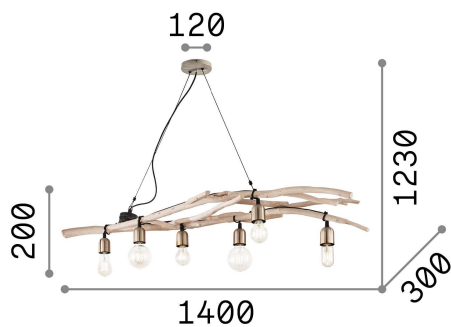

General info

Indoor - Suspensions

Ean	8021696180922
Item	DRIFTWOOD SP6
Installation	Suspensions
Guarantee	5 years
Gross weight	5.62 kg
Volume	0.140154 m ³

Technical info

Net weight	4.5 kg
Insulation class	II
Protection index	IP20
Compliance	CE
Operating temperature	0° ~ +40 °C
Dimmer	Determined by the light bulb
Power output	220-240 V AC
Power supply	Not required

Source info

Integrated source	Light bulb (not included)
Replaceable source	No
Power	E27 max 6 x 60 W
Emission	Diffuse
Max consumption	-