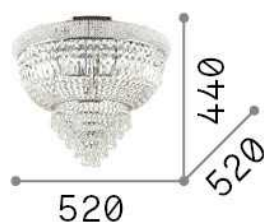

General info

Indoor - Ceiling lamps

Ean	8021696201016
Item	DUBAI PL6 OTTONE
Installation	Ceiling lamps
Guarantee	5 years
Gross weight	9.18 kg
Volume	0.141288 m ³

Technical info

Net weight	6.31 kg
Insulation class	I
Protection index	IP20
Compliance	CE
Operating temperature	0° ~ +40 °C
Dimmer	Determined by the light bulb
Power output	220-240 V AC
Power supply	Not required

Source info

Integrated source	Light bulb (not included)
Replaceable source	No
Power	E14 max 6 x 28 W
Emission	Diffuse
Max consumption	-