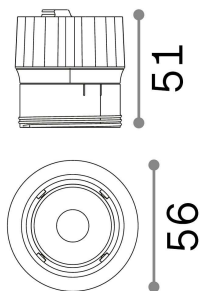

General info

Technical - Recessed lights

Ean	8021696252988
Item	DYNAMIC SOURCE 09W 3000K
Installation	Recessed lights
Guarantee	5 years
Gross weight	0.35 kg
Volume	0.003044 m ³

Technical info

Net weight	0.18 kg
Insulation class	II
Protection index	IP20
Compliance	CE
Operating temperature	0° ~ +40 °C
Dimmer	NO, On-Off
Power output	220-240 V AC 50/60 Hz
Power supply	Separate, included Replaceable (by qualified operators only), electronic, tridonic
Front protection index	IP54
Accessories not included	Frame, Reflector, Narrow or wide beam lens, additional optic (Honeycomb or Elliptical), Dimmable driver

Source info

Integrated source	Integrated LED module
Replaceable source	Replaceable (by qualified operators only)
Power	9 W
Emission	Direct
Max consumption	max 9,00 W
Features LED	LED COB
CCT LED	3000 K
Duration LED (t. 25°C)	50000 h
CRI	> 90
SDCM	3
Light beam	35°
Light beam flux	870 lm
Useful light flux	790 lm