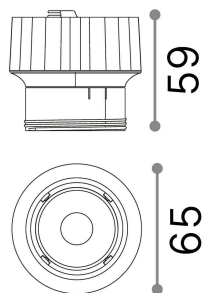

General info

Technical - Recessed lights

Ean	8021696208558
Item	DYNAMIC SOURCE 10W 3000K
Installation	Recessed lights
Guarantee	5 years
Gross weight	0.33 kg
Volume	0.003044 m ³

Technical info

Net weight	0.15 kg
Insulation class	II
Protection index	IP20
Compliance	CE
Operating temperature	0° ~ +40 °C
Dimmer	NO, On-Off
Power output	220-240 V AC 50/60 Hz
Power supply	Separate, included Replaceable (by qualified operators only), electronic
Front protection index	IP54
Accessories not included	Frame, Reflector, Narrow or wide beam lens, additional optic (Honeycomb or Elliptical), Dimmable driver

Source info

Integrated source	Integrated LED module
Replaceable source	Replaceable (by qualified operators only)
Power	10 W
Emission	Direct
Max consumption	max 10,00 W
Features LED	LED COB
CCT LED	3000 K
Duration LED (t. 25°C)	50000 h
CRI	> 90
SDCM	3
Light beam	35°
Light beam flux	1000 lm
Useful light flux	920 lm