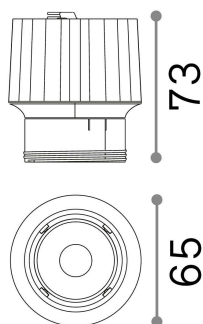

General info

Technical - Recessed lights

Ean	8021696208572
Item	DYNAMIC SOURCE 15W 2700K
Installation	Recessed lights
Guarantee	5 years
Gross weight	0.36 kg
Volume	0.003044 m ³

Technical info

Net weight	0.35 kg
Insulation class	II
Protection index	IP20
Compliance	CE
Operating temperature	0° ~ +40 °C
Dimmer	NO, On-Off
Power output	220-240 V AC 50/60 Hz
Power supply	Separate, included Replaceable (by qualified operators only), electronic
Front protection index	IP54
Accessories not included	Frame, Reflector, Narrow or wide beam lens, additional optic (Honeycomb or Elliptical), Dimmable driver

Source info

Integrated source	Integrated LED module
Replaceable source	Replaceable (by qualified operators only)
Power	15 W
Emission	Direct
Max consumption	max 15,00 W
Features LED	LED COB
CCT LED	2700 K
Duration LED (t. 25°C)	50000 h
CRI	> 90
SDCM	3
Light beam	35°
Light beam flux	1500 lm
Useful light flux	1230 lm