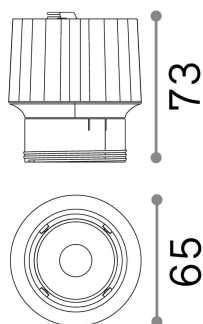

## Technical - Recessed lights

<b>Ean</b>	8021696208589
<b>Item</b>	DYNAMIC SOURCE 15W 3000K
<b>Installation</b>	Recessed lights
<b>Guarantee</b>	5 years
<b>Gross weight</b>	0.36 kg
<b>Volume</b>	0.003044 m <sup>3</sup>

## Technical info

<b>Net weight</b>	0.35 kg
<b>Insulation class</b>	II
<b>Protection index</b>	IP20
<b>Compliance</b>	CE
<b>Operating temperature</b>	0° ~ +40 °C
<b>Dimmer</b>	NO, On-Off
<b>Power output</b>	220-240 V AC 50/60 Hz
<b>Power supply</b>	Separate, included Replaceable (by qualified operators only), electronic
<b>Front protection index</b>	IP54
<b>Accessories not included</b>	Frame, Reflector, Narrow or wide beam lens, additional optic (Honeycomb or Elliptical), Dimmable driver

## Source info

<b>Integrated source</b>	Integrated LED module
<b>Replaceable source</b>	Replaceable (by qualified operators only)
<b>Power</b>	15 W
<b>Emission</b>	Direct
<b>Max consumption</b>	max 15,00 W
<b>Features LED</b>	LED COB
<b>CCT LED</b>	3000 K
<b>Duration LED (t. 25°C)</b>	50000 h
<b>CRI</b>	> 90
<b>SDCM</b>	3
<b>Light beam</b>	35°
<b>Light beam flux</b>	1550 lm
<b>Useful light flux</b>	1280 lm