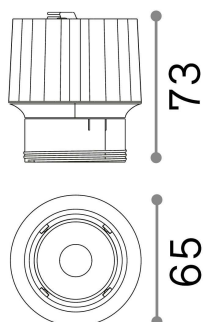

General info

Technical - Recessed lights

Ean	8021696208596
Item	DYNAMIC SOURCE 15W 4000K
Installation	Recessed lights
Guarantee	5 years
Gross weight	0.36 kg
Volume	0.003044 m ³

Technical info

Net weight	0.35 kg
Insulation class	II
Protection index	IP20
Compliance	CE
Operating temperature	0° ~ +40 °C
Dimmer	NO, On-Off
Power output	220-240 V AC 50/60 Hz
Power supply	Separate, included Replaceable (by qualified operators only), electronic
Front protection index	IP54
Accessories not included	Frame, Reflector, Narrow or wide beam lens, additional optic (Honeycomb or Elliptical), Dimmable driver

Source info

Integrated source	Integrated LED module
Replaceable source	Replaceable (by qualified operators only)
Power	15 W
Emission	Direct
Max consumption	max 15,00 W
Features LED	LED COB
CCT LED	4000 K
Duration LED (t. 25°C)	50000 h
CRI	> 90
SDCM	3
Light beam	35°
Light beam flux	1650 lm
Useful light flux	1350 lm