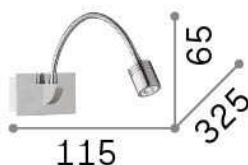

## Indoor - Wall lamps

<b>Ean</b>	8021696031477
<b>Item</b>	DYNAMO AP NICKEL
<b>Installation</b>	Wall lamps
<b>Guarantee</b>	5 years
<b>Gross weight</b>	0.65 kg
<b>Volume</b>	0.003105 m <sup>3</sup>

## Technical info

<b>Net weight</b>	0.5 kg
<b>Insulation class</b>	I
<b>Protection index</b>	IP20
<b>Compliance</b>	CE
<b>Operating temperature</b>	0° ~ +40 °C
<b>Dimmer</b>	NO, On-Off
<b>Power output</b>	220-240 V AC 50/60 Hz Integrated switch button
<b>Power supply</b>	In-built, included Replaceable (by qualified operators only), electronic
<b>Adjustability</b>	YES

## Source info

<b>Integrated source</b>	Integrated LED module
<b>Replaceable source</b>	Replaceable (by qualified operators only)
<b>Power</b>	LED 3 W
<b>Emission</b>	Direct
<b>Max consumption</b>	max 3,00 W
<b>Features LED</b>	LED SMD
<b>CCT LED</b>	4000 K
<b>Duration LED (t. 25°C)</b>	20000 h
<b>CRI</b>	> 80
<b>Light beam flux</b>	200 lm
<b>Useful light flux</b>	130 lm
<b>Photobiological risk</b>	EXEMPT
<b>Bulb included</b>	1 - E14 OLIVA 4W 3000K CRI80 SATIN