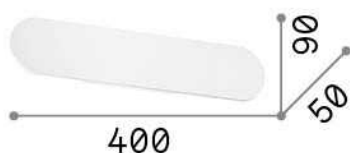

General info

Indoor - Wall lamps

Ean	8021696273914
Item	ECHO AP D40 BIANCO
Installation	Wall lamps
Guarantee	5 years
Gross weight	0.75 kg
Volume	0.003157 m ³

Technical info

Net weight	0.64 kg
Insulation class	I
Protection index	IP20
Compliance	CE
Operating temperature	0° ~ +40 °C
Dimmer	NO, On-Off
Power output	220-240 V AC 50/60 Hz
Power supply	In-built, included Replaceable (by qualified operators only), electronic

Source info

Integrated source	Integrated LED module
Replaceable source	No
Power	LED 20 W
Emission	Indirect
Max consumption	max 20,00 W
Features LED	LED SMD SAMSUNG
CCT LED	3000 K
Duration LED (t. 25°C)	50000 h
CRI	> 80
Light beam flux	2250 lm
Useful light flux	2020 lm
Photobiological risk	1
Bulb included	1 - E14 OLIVA 4W 3000K CRI80 SATIN