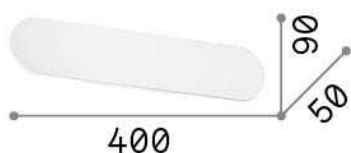

General info

Indoor - Wall lamps

Ean	8021696285283
Item	ECHO AP D40 NERO
Installation	Wall lamps
Guarantee	5 years
Gross weight	0.75 kg
Volume	0.003157 m ³

Technical info

Net weight	0.64 kg
Insulation class	I
Protection index	IP20
Compliance	CE
Operating temperature	0° ~ +40 °C
Dimmer	NO, On-Off
Power output	220-240 V AC 50/60 Hz
Power supply	In-built, included Replaceable (by qualified operators only), electronic

Source info

Integrated source	Integrated LED module
Replaceable source	No
Power	LED 20 W
Emission	Indirect
Max consumption	max 20,00 W
Features LED	LED SMD SAMSUNG
CCT LED	3000 K
Duration LED (t. 25°C)	50000 h
CRI	> 80
Light beam flux	2250 lm
Useful light flux	2020 lm
Photobiological risk	1
Bulb included	1 - E14 OLIVA 4W 3000K CRI80 SATIN