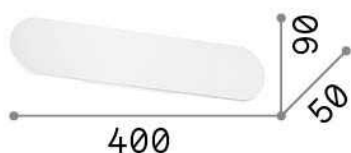

General info

Indoor - Wall lamps

Ean	8021696285290
Item	ECHO AP D40 OTTONE
Installation	Wall lamps
Guarantee	5 years
Gross weight	0.75 kg
Volume	0.003157 m ³

Technical info

Net weight	0.64 kg
Insulation class	I
Protection index	IP20
Compliance	CE
Operating temperature	0° ~ +40 °C
Dimmer	NO, On-Off
Power output	220-240 V AC 50/60 Hz
Power supply	In-built, included Replaceable (by qualified operators only), electronic

Source info

Integrated source	Integrated LED module
Replaceable source	No
Power	LED 20 W
Emission	Indirect
Max consumption	max 20,00 W
Features LED	LED SMD SAMSUNG
CCT LED	3000 K
Duration LED (t. 25°C)	50000 h
CRI	> 80
Light beam flux	2250 lm
Useful light flux	2020 lm
Photobiological risk	1
Bulb included	1 - E14 OLIVA 4W 3000K CRI80 SATIN