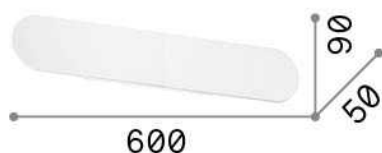

General info

Indoor - Wall lamps

Ean	8021696273945
Item	ECHO AP D60 BIANCO
Installation	Wall lamps
Guarantee	5 years
Gross weight	1.09 kg
Volume	0.005124 m ³

Technical info

Net weight	0.93 kg
Insulation class	I
Protection index	IP20
Compliance	CE
Operating temperature	0° ~ +40 °C
Dimmer	NO, On-Off
Power output	220-240 V AC 50/60 Hz
Power supply	In-built, included Replaceable (by qualified operators only), electronic

Source info

Integrated source	Integrated LED module
Replaceable source	No
Power	LED 30 W
Emission	Indirect
Max consumption	max 30,00 W
Features LED	LED SMD SAMSUNG
CCT LED	3000 K
Duration LED (t. 25°C)	50000 h
CRI	> 80
Light beam flux	3850 lm
Useful light flux	3470 lm
Photobiological risk	1
Bulb included	1 - E14 OLIVA 4W 3000K CRI80 SATIN