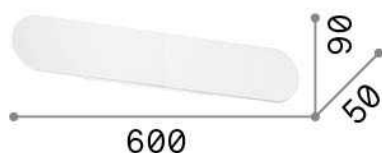

General info

Indoor - Wall lamps

Ean	8021696285306
Item	ECHO AP D60 NERO
Installation	Wall lamps
Guarantee	5 years
Gross weight	1.09 kg
Volume	0.005124 m ³

Technical info

Net weight	0.93 kg
Insulation class	I
Protection index	IP20
Compliance	CE
Operating temperature	0° ~ +40 °C
Dimmer	NO, On-Off
Power output	220-240 V AC 50/60 Hz
Power supply	In-built, included Replaceable (by qualified operators only), electronic

Source info

Integrated source	Integrated LED module
Replaceable source	No
Power	LED 30 W
Emission	Indirect
Max consumption	max 30,00 W
Features LED	LED SMD SAMSUNG
CCT LED	3000 K
Duration LED (t. 25°C)	50000 h
CRI	> 80
Light beam flux	3850 lm
Useful light flux	3470 lm
Photobiological risk	1
Bulb included	1 - E14 OLIVA 4W 3000K CRI80 SATIN