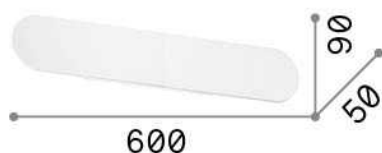

General info

Indoor - Wall lamps

Ean	8021696285313
Item	ECHO AP D60 OTTONE
Installation	Wall lamps
Guarantee	5 years
Gross weight	1.09 kg
Volume	0.005124 m ³

Technical info

Net weight	0.93 kg
Insulation class	I
Protection index	IP20
Compliance	CE
Operating temperature	0° ~ +40 °C
Dimmer	NO, On-Off
Power output	220-240 V AC 50/60 Hz
Power supply	In-built, included Replaceable (by qualified operators only), electronic

Source info

Integrated source	Integrated LED module
Replaceable source	No
Power	LED 30 W
Emission	Indirect
Max consumption	max 30,00 W
Features LED	LED SMD SAMSUNG
CCT LED	3000 K
Duration LED (t. 25°C)	50000 h
CRI	> 80
Light beam flux	3850 lm
Useful light flux	3470 lm
Photobiological risk	1
Bulb included	1 - E14 OLIVA 4W 3000K CRI80 SATIN