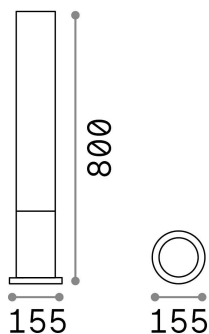

## Outdoor - Floor lamps

<b>Ean</b>	8021696135755
<b>Item</b>	EDO OUTDOOR PT1 ROUND BIANCO
<b>Installation</b>	Floor lamps
<b>Guarantee</b>	5 years
<b>Gross weight</b>	2.08 kg
<b>Volume</b>	0.023987 m <sup>3</sup>

## Technical info

<b>Net weight</b>	1.6 kg
<b>Insulation class</b>	I
<b>Protection index</b>	IP44
<b>Compliance</b>	CE
<b>Operating temperature</b>	-
<b>Dimmer</b>	Determined by the light bulb
<b>Power output</b>	220-240 V AC
<b>Power supply</b>	Not required