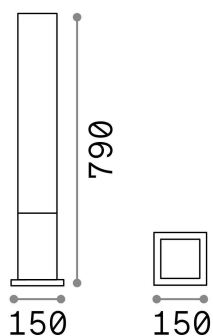

General info

Outdoor - Floor lamps

Ean	8021696135762
Item	EDO OUTDOOR PT1 SQUARE ANTRACITE
Installation	Floor lamps
Guarantee	5 years
Gross weight	3.25 kg
Volume	0.026892 m ³

Technical info

Net weight	2.67 kg
Insulation class	I
Protection index	IP44
Compliance	CE
Operating temperature	-
Dimmer	Determined by the light bulb
Power output	220-240 V AC
Power supply	Not required

Source info

Integrated source	Light bulb (not included)
Replaceable source	No
Power	GX53 max 1 x 15 W
Emission	Diffuse
Max consumption	-