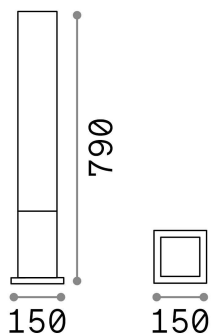

### Outdoor - Floor lamps

<b>Ean</b>	8021696213088
<b>Item</b>	EDO OUTDOOR PT1 SQUARE COFFEE
<b>Installation</b>	Floor lamps
<b>Guarantee</b>	5 years
<b>Gross weight</b>	3.25 kg
<b>Volume</b>	0.026892 m <sup>3</sup>

## Technical info

<b>Net weight</b>	2.67 kg
<b>Insulation class</b>	I
<b>Protection index</b>	IP44
<b>Compliance</b>	CE
<b>Operating temperature</b>	-
<b>Dimmer</b>	Determined by the light bulb
<b>Power output</b>	220-240 V AC
<b>Power supply</b>	Not required