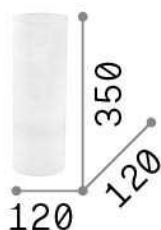

General info

Indoor - Table lamps

Ean	8021696044590
Item	EDO TL1 BIG
Installation	Table lamps
Guarantee	5 years
Gross weight	1.5 kg
Volume	0.0172 m ³

Technical info

Net weight	1.15 kg
Insulation class	II
Protection index	IP20
Compliance	CE
Operating temperature	0° ~ +40 °C
Dimmer	NO
Power output	220-240 V AC Integrated switch button
Power supply	Not required

Source info

Integrated source	Light bulb (not included)
Replaceable source	No
Power	E27 max 1 x 60 W
Emission	Diffuse
Max consumption	-