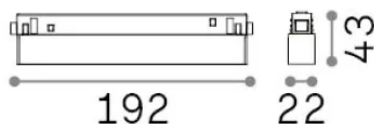

## Technical - Systems

<b>Ean</b>	8021696340067
<b>Item</b>	EGO ACCENT 07W 2700K ON-OFF BK
<b>Installation</b>	Systems
<b>Warranty</b>	5 years
<b>Gross weight</b>	0.29 kg
<b>Volume</b>	0.001313 m <sup>3</sup>

## Technical info

<b>Net weight</b>	0.14 kg
<b>Insulation class</b>	III
<b>Protection index</b>	IP20
<b>Compliance</b>	CE
<b>Operating temperature</b>	0° ~ +40 °C
<b>Dimmer</b>	Non-dimmable, On-Off
<b>Power output</b>	48 V DC
<b>Power supply</b>	Required, remoted, not included NO
<b>Accessories not included</b>	Ego profile

## Source info

<b>Integrated source</b>	Integrated LED module
<b>Replaceable source</b>	Replaceable (by qualified operators only)
<b>Power</b>	7 W
<b>Emission</b>	Direct
<b>Max consumption</b>	max 7 W
<b>Features LED</b>	LED SMD OSRAM
<b>CCT LED</b>	2700 K
<b>Duration LED (t. 25°C)</b>	50000 h
<b>CRI</b>	> 90
<b>SDCM</b>	3
<b>Light beam</b>	35°
<b>UGR Maximum</b>	< 19
<b>Light beam flux</b>	630 lm
<b>Useful light flux</b>	530 lm
<b>Photobiological risk</b>	1