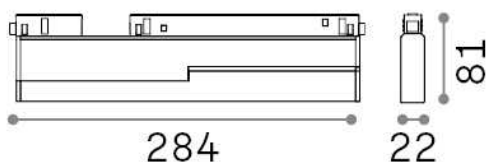

## Technical - Systems

<b>Ean</b>	8021696282725
<b>Item</b>	EGO FLEXIBLE WIDE 07W 3000K ON-OFF WH
<b>Installation</b>	Systems
<b>Guarantee</b>	5 years
<b>Gross weight</b>	0.6 kg
<b>Volume</b>	0.0032 m <sup>3</sup>

## Technical info

<b>Net weight</b>	0.49 kg
<b>Insulation class</b>	III
<b>Protection index</b>	IP20
<b>Compliance</b>	CE
<b>Operating temperature</b>	0° ~ +40 °C
<b>Dimmer</b>	NO, On-Off
<b>Power output</b>	48 V DC
<b>Power supply</b>	Required, remoted, not included NO
<b>Adjustability</b>	vert. 0°-90°
<b>Accessories not included</b>	Ego profile

## Source info

<b>Integrated source</b>	Integrated LED module
<b>Replaceable source</b>	Replaceable (by qualified operators only)
<b>Power</b>	7 W
<b>Emission</b>	Direct
<b>Max consumption</b>	max 7,00 W
<b>Features LED</b>	LED SMD SAMSUNG
<b>CCT LED</b>	3000 K
<b>Duration LED (t. 25°C)</b>	50000 h
<b>CRI</b>	> 90
<b>SDCM</b>	3
<b>Light beam</b>	110°
<b>Light beam flux</b>	850 lm
<b>Useful light flux</b>	640 lm
<b>Photobiological risk</b>	1