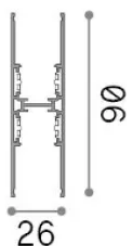

General info

Technical - Systems

Ean	8021696322513
Item	EGO PROFILE BI-EMISSION 1000 mm BK
Installation	Systems
Warranty	5 years
Gross weight	2 kg
Volume	0.005832 m ³

Technical info

Net weight	1.4 kg
Insulation class	III
Protection index	IP20
Compliance	CE
Operating temperature	-
Dimmer	1, On-Off / DALI / 1-10V
Power output	48 V DC
Power supply	Required, remoted, not included
Accessories not included	Main Connector, Linear connectors, End caps, Blind cover, Suspension kit and cables, Ego light modules, Remote driver

Source info

Integrated source	-
Replaceable source	No
Power	0 max0 x 0 W
Emission	-
Max consumption	-
Features LED	-
CCT LED	-
Duration LED (t. 25°C)	-
CRI	-
Light beam	-
Useful light flux	-