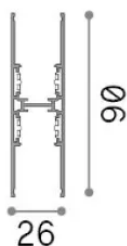

General info

Technical - Accessories

Ean	8021696340647
Item	EGO PROFILE BI-EMISSION 2000 mm BK
Installation	Accessories
Warranty	5 years
Gross weight	4.1 kg
Volume	0.008 m³

Technical info

Net weight	2.9 kg
Insulation class	III
Protection index	IP20
Compliance	CE
Operating temperature	-
Dimmer	1, On-Off / DALI / 1-10V
Power output	48 V DC
Power supply	Required, remoted, not included
Accessories not included	Main Connector, Linear connectors, End caps, Blind cover, Suspension kit and cables, Ego light modules, Remote driver

Source info

Integrated source	-
Replaceable source	No
Power	0 max0 x 0 W
Emission	-
Max consumption	-
Features LED	-
CCT LED	-
Duration LED (t. 25°C)	-
CRI	-
Light beam	-
Useful light flux	-