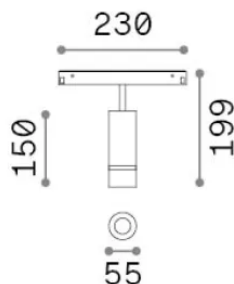

General info

Technical - Systems

Ean	8021696330754
Item	EGO TRACK 10W 20°-40° ZOOM 3000K DALI BK
Installation	Systems
Warranty	5 years
Gross weight	0.65 kg
Volume	0.003536 m ³

Technical info

Net weight	0.5 kg
Insulation class	III
Protection index	IP20
Compliance	CE
Operating temperature	0° ~ +40 °C
Dimmer	1, DALI
Power output	48 V DC
Power supply	Required, remoted, not included NO

Source info

Integrated source	Integrated LED module
Replaceable source	Replaceable (by qualified operators only)
Power	10 W
Emission	Direct
Max consumption	max 10 W
Features LED	LED COB CITIZEN
CCT LED	3000 K
Duration LED (t. 25°C)	50000 h
CRI	> 90
SDCM	3
Light beam	20-40°
Light beam flux	850 lm
Useful light flux	770 lm
Photobiological risk	1
Standby power	< 0.50 W