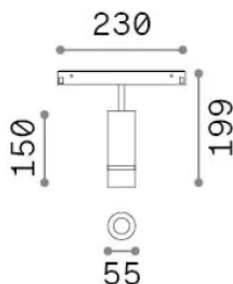

## Technical - Systems

<b>Ean</b>	8021696330730
<b>Item</b>	EGO TRACK 10W 20°-40° ZOOM 3000K ON-OFF BK
<b>Installation</b>	Systems
<b>Warranty</b>	5 years
<b>Gross weight</b>	0.61 kg
<b>Volume</b>	0.003536 m <sup>3</sup>

## Technical info

<b>Net weight</b>	0.46 kg
<b>Insulation class</b>	III
<b>Protection index</b>	IP20
<b>Compliance</b>	CE
<b>Operating temperature</b>	0° ~ +40 °C
<b>Dimmer</b>	Non-dimmable, On-Off
<b>Power output</b>	48 V DC
<b>Power supply</b>	Required, remoted, not included NO