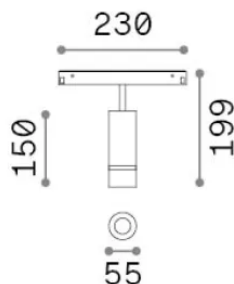

## Technical - Systems

Ean	8021696340180
Item	EGO TRACK 10W 20°-40° ZOOM 4000K DALI BK
Installation	Systems
Warranty	5 years
Gross weight	0.65 kg
Volume	0.003536 m <sup>3</sup>

## Source info

Integrated source	Integrated LED module
Replaceable source	Replaceable (by qualified operators only)
Power	10 W
Emission	Direct
Max consumption	max 10 W
Features LED	LED COB CITIZEN
CCT LED	4000 K
Duration LED (t. 25°C)	50000 h
CRI	> 90
SDCM	3
Light beam	20-40°
Light beam flux	950 lm
Useful light flux	810 lm
Photobiological risk	1
Standby power	< 0.50 W